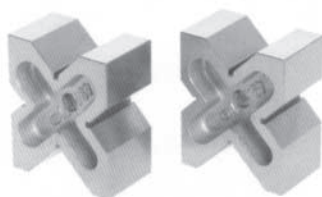

Vee-block pairs
cast iron
Grade 0
four 90° vee's
individually packed

◀ mm ▶	∅ mm	Order No.	📦
60 x 120 x 100	8-90	101/2464/405	7000
75 x 150 x 130	10-120	101/2464/406	13000
90 x 200 x 170	12-180	101/2464/407	24000
90 x 300 x 200	14-220	101/2464/408	40000

Vee-block pairs
cast iron
Grade 1
four 90° vee's
individually packed

◀ mm ▶	∅ mm	Order No.	📦
60 x 120 x 100	8-90	101/2464/415	7000
75 x 150 x 130	10-120	101/2464/416	13000
90 x 200 x 170	12-180	101/2464/417	24000
90 x 300 x 200	14-220	101/2464/418	40000

Magnetic measuring and
clamping V-blocks
Accuracy: 0,005 mm
magnetic faces
hardened special steel
individually packed

◀ mm ▶	∅ mm	Order No.	📦
80 x 67 x 96	6-66	101/2478/106	2850
100 x 70 x 96	6-70	101/2478/108	3600