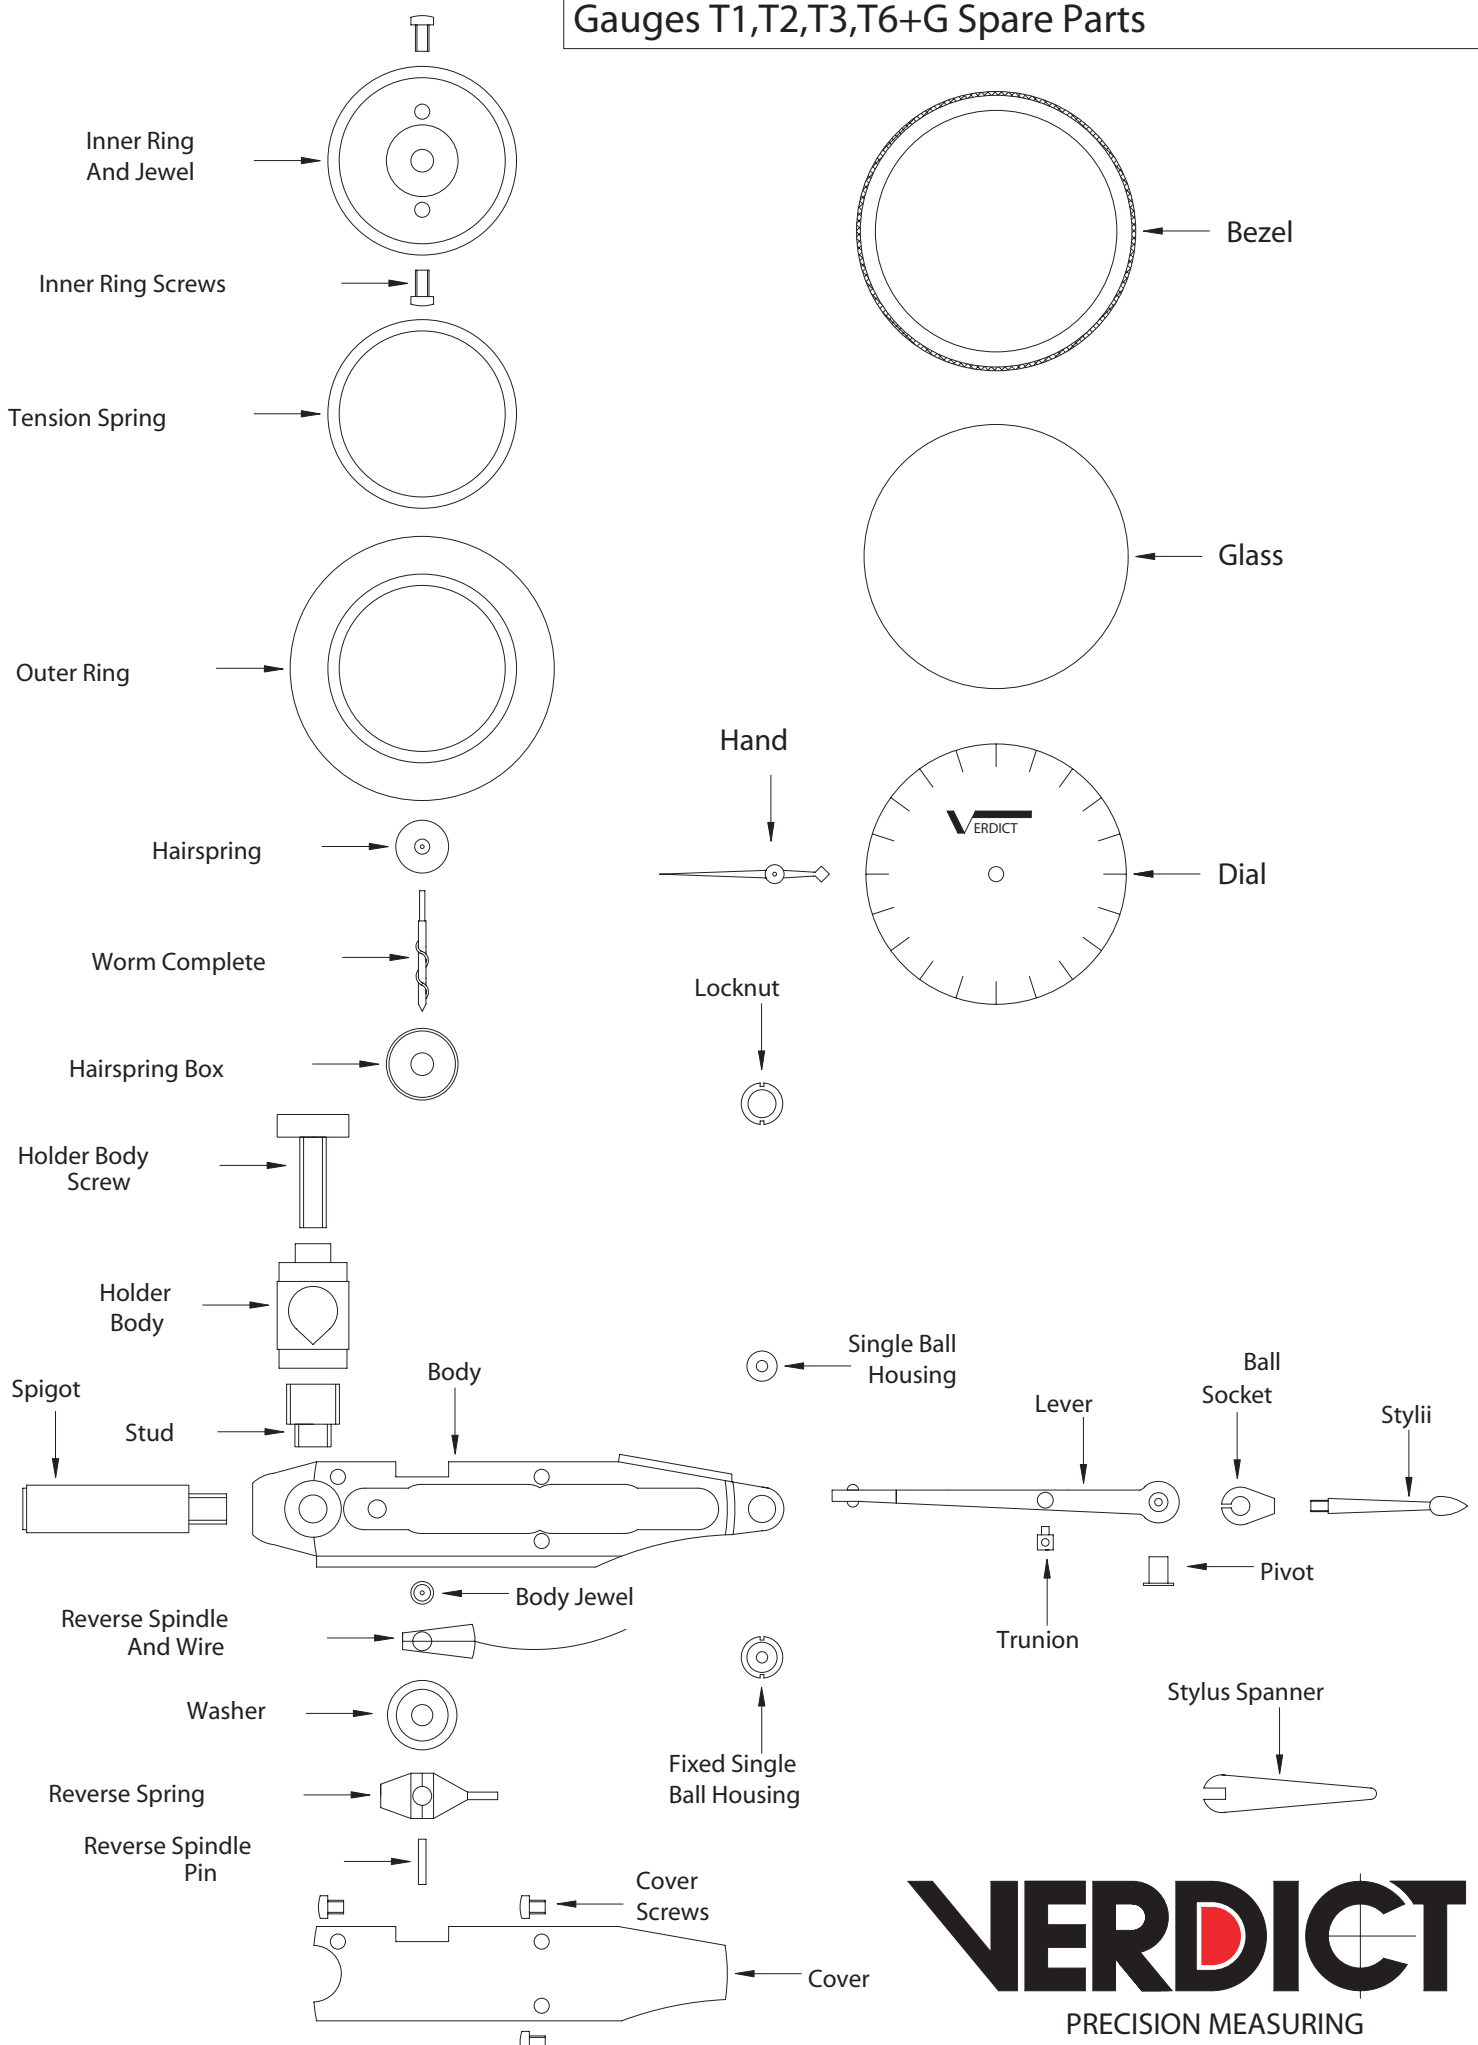

# RAPID T25-T34 SPARE PARTS

# Gauges T1,T2,T3,T6+G Spare Parts

# T8 + METRINCH 1 SPARE PARTS