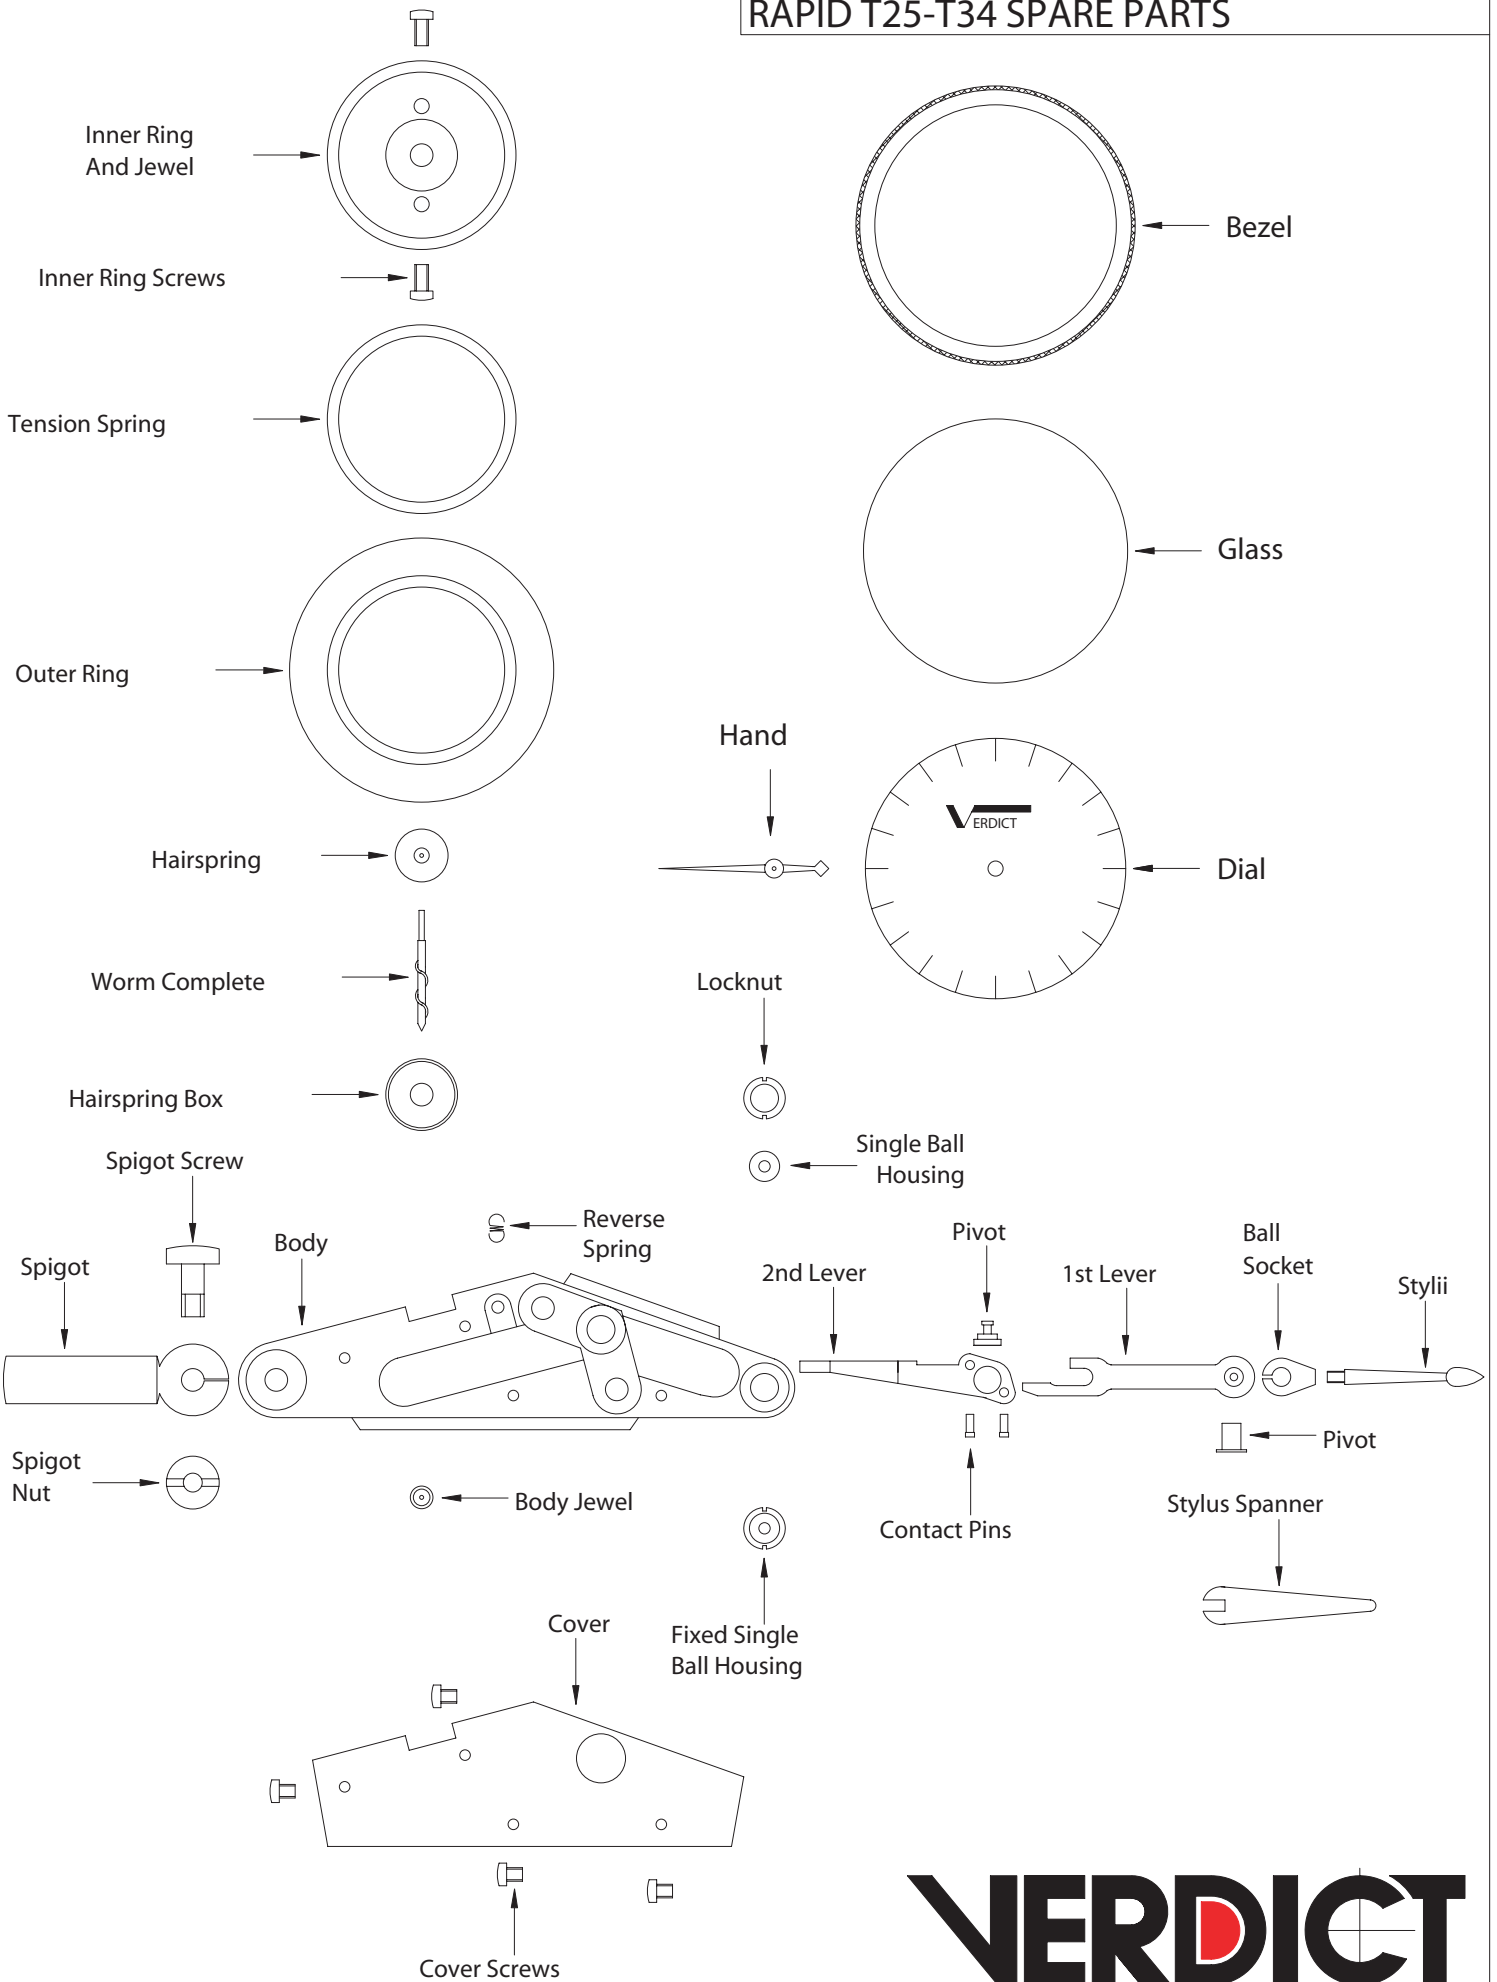

# RAPID T25-T34 SPARE PARTS

# Gauges T1,T2,T3,T6+G Spare Parts

# T8 + METRINCH 1 SPARE PARTS